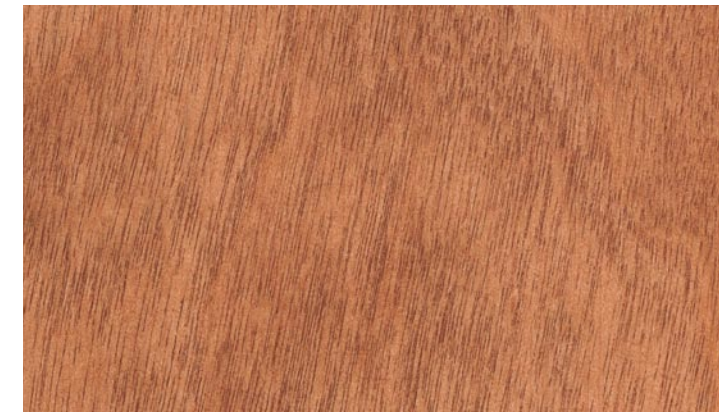

*Stock Stain
Selection Guide
White Birch*

Stock Stain Selection Guide – White Birch*

Clear

White – S64W11

Autumn Oak – S64N12

Cinnamon – S64N2

Fruitwood – S64N3

Dark Oak – S64N4

Dark Walnut – S64N5

Wheat – S64H1

Traditional Cherry – S64R14

Cordovan – S64R15

Golden Hickory – S64N13

Cherry – S64R6

Mahogany – S64R7

Colors may vary depending on wood type, natural wood characteristics, veneer thickness, door skin construction and stain application method.

Factory stained samples are recommended for final project color submission for all wood species or veneer types.

*Certain Species of White Birch may appear more translucent and contain “whiter” grain structure than shown.