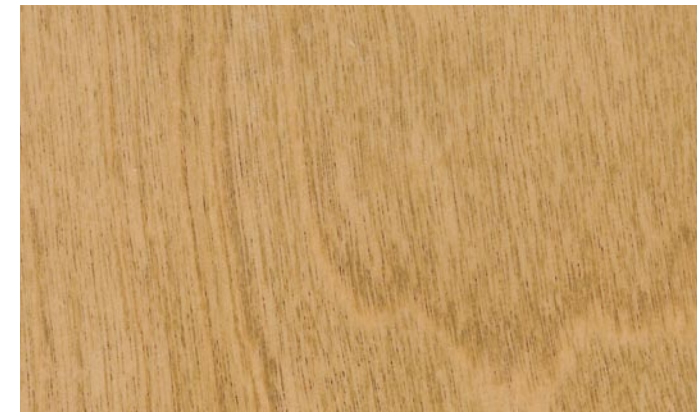

*Stock Stain
Selection Guide
White Birch*

Stock Stain Selection Guide – White Birch*

Clear

White – S64W11

Autumn Oak – S64N12

Cinnamon – S64N2

Fruitwood – S64N3

Dark Oak – S64N4

Dark Walnut – S64N5

Wheat – S64H1

Traditional Cherry – S64R14

Cordovan – S64R15

Golden Hickory – S64N13

Cherry – S64R6

Mahogany – S64R7

Colors may vary depending on wood type, natural wood characteristics, veneer thickness, door skin construction and stain application method.

Factory stained samples are recommended for final project color submission for all wood species or veneer types.

*Certain Species of White Birch may appear more translucent and contain “whiter” grain structure than shown.