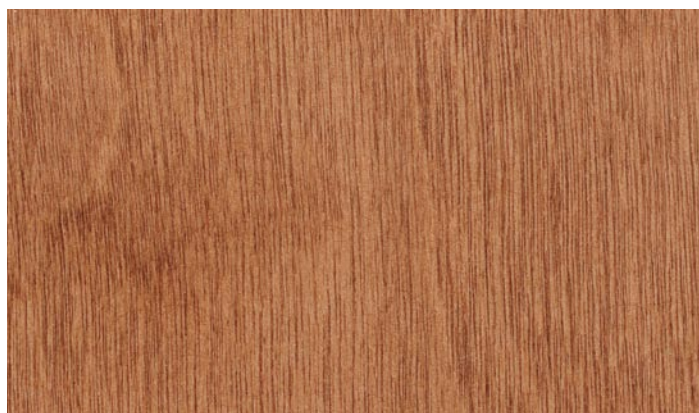

*Stock Stain
Selection Guide
White Birch*

Stock Stain Selection Guide – White Birch*

Clear

White – S64W11

Autumn Oak – S64N12

Cinnamon – S64N2

Fruitwood – S64N3

Dark Oak – S64N4

Dark Walnut – S64N5

Wheat – S64H1

Traditional Cherry – S64R14

Cordovan – S64R15

Golden Hickory – S64N13

Cherry – S64R6

Mahogany – S64R7

Colors may vary depending on wood type, natural wood characteristics, veneer thickness, door skin construction and stain application method.

Factory stained samples are recommended for final project color submission for all wood species or veneer types.

*Certain Species of White Birch may appear more translucent and contain “whiter” grain structure than shown.