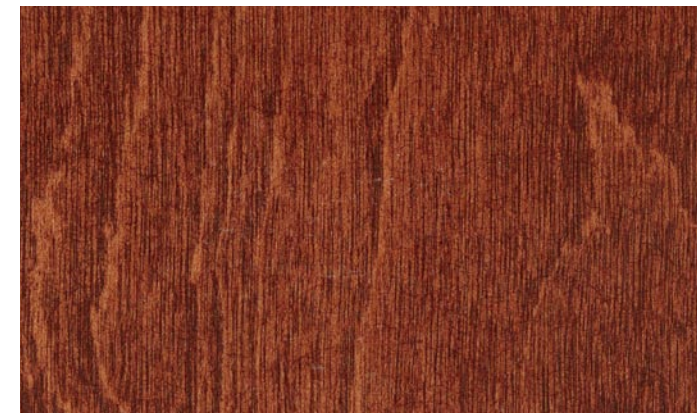

*Stock Stain
Selection Guide
White Birch*

Stock Stain Selection Guide – White Birch*

Clear

White – S64W11

Autumn Oak – S64N12

Cinnamon – S64N2

Fruitwood – S64N3

Dark Oak – S64N4

Dark Walnut – S64N5

Wheat – S64H1

Traditional Cherry – S64R14

Cordovan – S64R15

Golden Hickory – S64N13

Cherry – S64R6

Mahogany – S64R7

Colors may vary depending on wood type, natural wood characteristics, veneer thickness, door skin construction and stain application method.

Factory stained samples are recommended for final project color submission for all wood species or veneer types.

*Certain Species of White Birch may appear more translucent and contain “whiter” grain structure than shown.