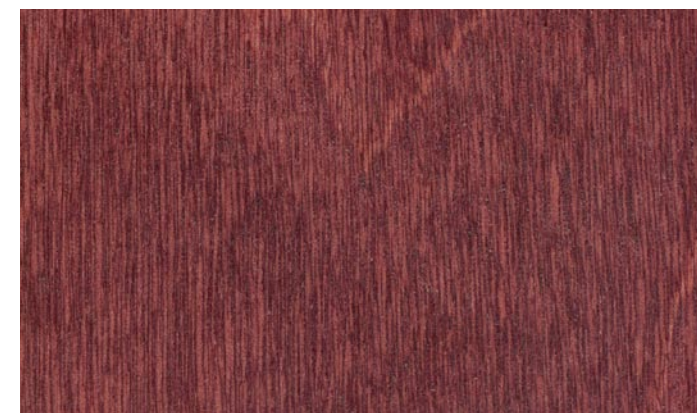

*Stock Stain
Selection Guide
White Birch*

Stock Stain Selection Guide – White Birch*

Clear

White – S64W11

Autumn Oak – S64N12

Cinnamon – S64N2

Fruitwood – S64N3

Dark Oak – S64N4

Dark Walnut – S64N5

Wheat – S64H1

Traditional Cherry – S64R14

Cordovan – S64R15

Golden Hickory – S64N13

Cherry – S64R6

Mahogany – S64R7

Colors may vary depending on wood type, natural wood characteristics, veneer thickness, door skin construction and stain application method.

Factory stained samples are recommended for final project color submission for all wood species or veneer types.

*Certain Species of White Birch may appear more translucent and contain “whiter” grain structure than shown.